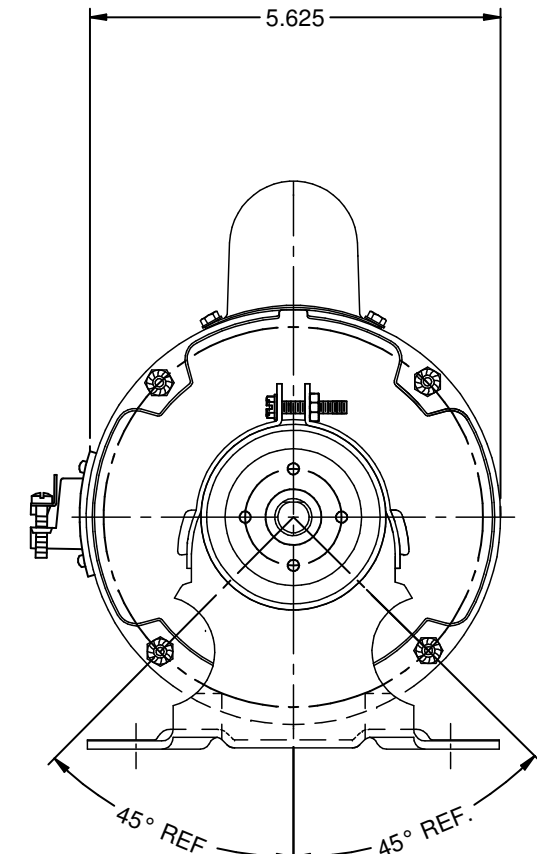

MODEL	REF	CUSTOMER	CUSTOMER PN	HP	VOLTS	AMPS	HZ	RPM	ROTATION	DESCRIPTION / REMARKS
K55HXRGB-1938		WHOLESALE HAC	1386	1/6	115	2.61	60	1075	CCW LE REVERSIBLE	

ROTATION: CCW LEAD END REVERSIBLE, TO REVERSE ROTATION INTERCHANGE ORANGE AND YELLOW LEADS.

REFER TO S.E.I.M. 24-1

NIDEC MOTOR CORPORATION 12-Nov-18		REVISION RECORD FOR: ECO E32160		DIMENSIONS ARE FOR REFERENCE ONLY		NIDEC MOTOR CORPORATION INFORMATION DISCLOSED ON THIS DOCUMENT IS CONSIDERED PROPRIETARY AND SHALL NOT BE REPRODUCED OR DISCLOSED WITHOUT WRITTEN CONSENT OF NIDEC MOTOR CORPORATION			REVISION DATE: 13-NOV-18			
NEW DRAWING CREATED.				UNLESS TOLERANCE IS SPECIFIED					TITLE: CUSTOMER DETAIL DRAWING		CODE: V02	ITEM NO.: 823740
ISSUED BY: I. GUTIERREZ		ENGINEER APPROVED: P. RODRIGUEZ										