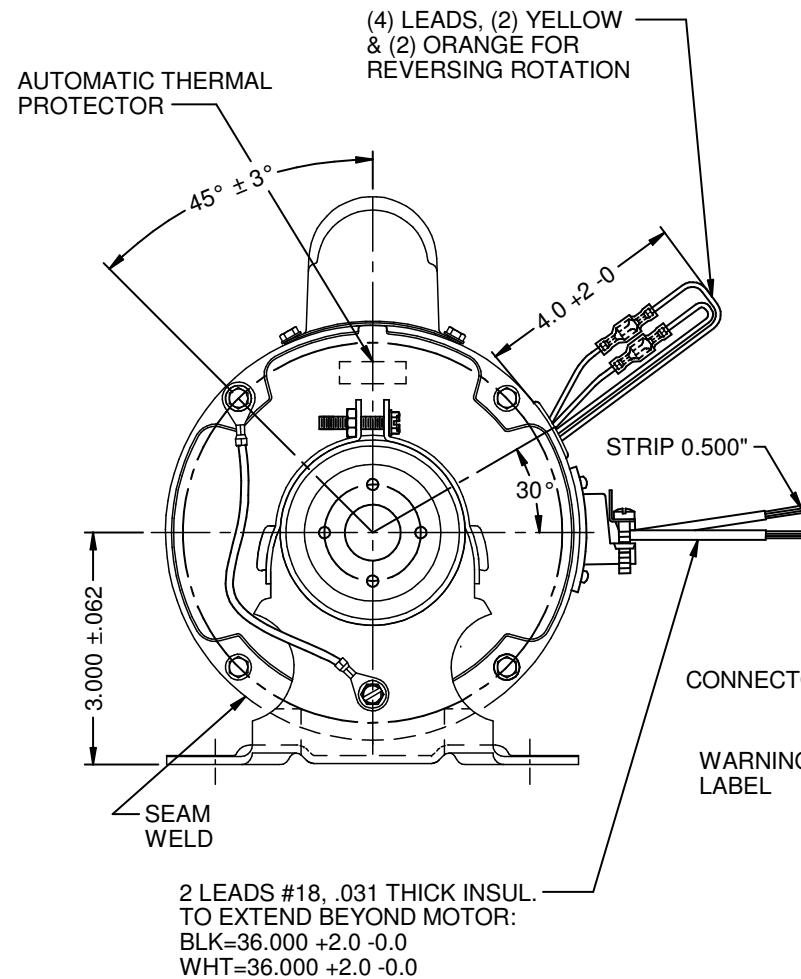

MODEL	REF	CUSTOMER	CUSTOMER PN	HP	VOLTS	AMPS	HZ	RPM	ROTATION	DESCRIPTION / REMARKS
K55HXRGB-1938		WHOLESALE HAC	1386	1/6	115	2.61	60	1075	CCW LE REVERSIBLE	

ROTATION: CCW LEAD END REVERSIBLE, TO REVERSE ROTATION INTERCHANGE ORANGE AND YELLOW LEADS.

REFER TO S.E.I.M. 24-1

NIDEC MOTOR CORPORATION 12-Nov-18		REVISION RECORD FOR: ECO E32160		DIMENSIONS ARE FOR REFERENCE ONLY		NIDEC MOTOR CORPORATION INFORMATION DISCLOSED ON THIS DOCUMENT IS CONSIDERED PROPRIETARY AND SHALL NOT BE REPRODUCED OR DISCLOSED WITHOUT WRITTEN CONSENT OF NIDEC MOTOR CORPORATION			REVISION DATE: 13-NOV-18			
NEW DRAWING CREATED.				UNLESS TOLERANCE IS SPECIFIED					TITLE: CUSTOMER DETAIL DRAWING		CODE: V02	ITEM NO.: 823740
ISSUED BY: I. GUTIERREZ		ENGINEER APPROVED: P. RODRIGUEZ										