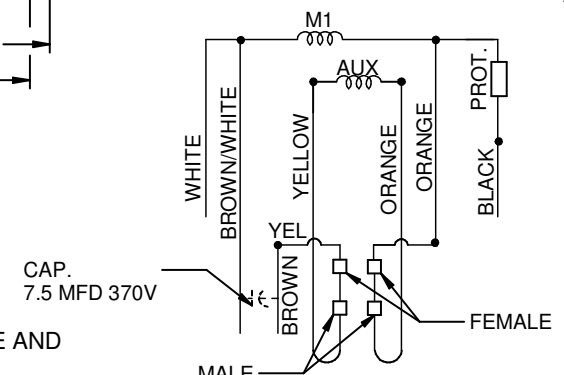

MODEL	REF	CUSTOMER	CUSTOMER PN	HP	VOLTS	AMPS	HZ	RPM	ROTATION	DESCRIPTION / REMARKS
K55HXRGB-1938		WHOLESALE HAC	1386	1/6	115	2.61	60	1075	CCW LE REVERSIBLE	

ROTATION: CCW LEAD END REVERSIBLE, TO REVERSE ROTATION INTERCHANGE ORANGE AND YELLOW LEADS.

REFER TO S.E.I.M. 24-1

NIDEC MOTOR CORPORATION 12-Nov-18		REVISION RECORD FOR: ECO E32160		DIMENSIONS ARE FOR REFERENCE ONLY		NIDEC MOTOR CORPORATION INFORMATION DISCLOSED ON THIS DOCUMENT IS CONSIDERED PROPRIETARY AND SHALL NOT BE REPRODUCED OR DISCLOSED WITHOUT WRITTEN CONSENT OF NIDEC MOTOR CORPORATION			REVISION DATE: 13-NOV-18			
NEW DRAWING CREATED.				UNLESS TOLERANCE IS SPECIFIED					TITLE: CUSTOMER DETAIL DRAWING		CODE: V02	ITEM NO.: 823740
ISSUED BY: I. GUTIERREZ		ENGINEER APPROVED: P. RODRIGUEZ										