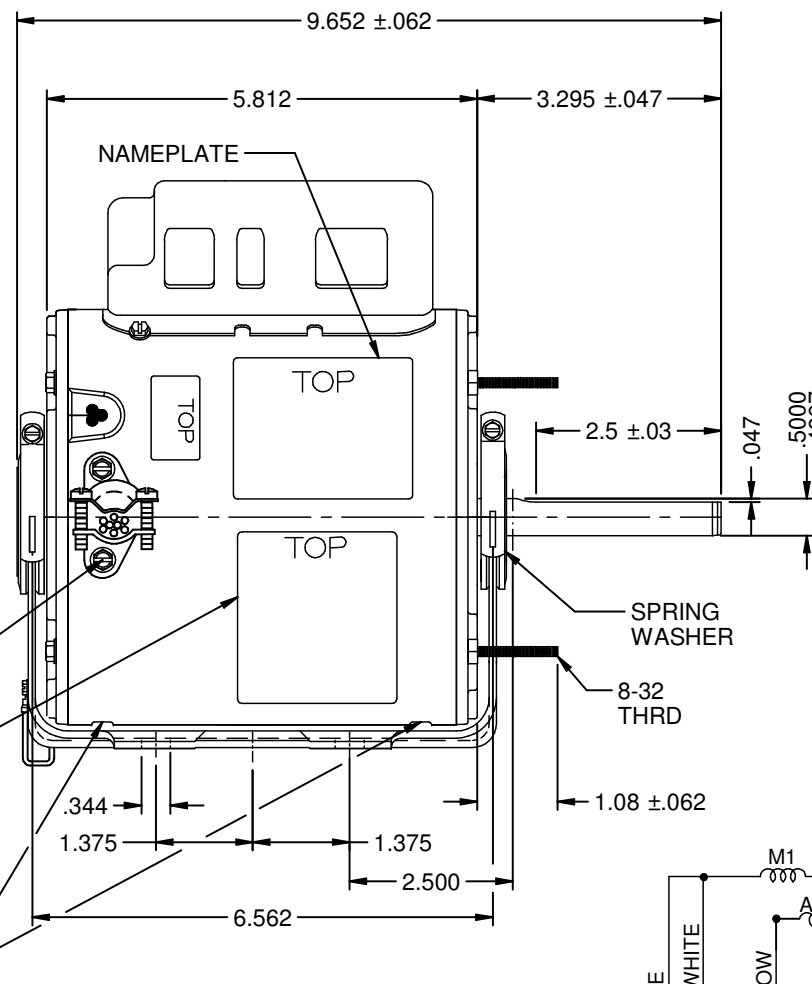

MODEL	REF	CUSTOMER	CUSTOMER PN	HP	VOLTS	AMPS	HZ	RPM	ROTATION	DESCRIPTION / REMARKS
K55HXRGB-1938		WHOLESALE HAC	1386	1/6	115	2.61	60	1075	CCW LE REVERSIBLE	

ROTATION: CCW LEAD END REVERSIBLE, TO REVERSE ROTATION INTERCHANGE ORANGE AND YELLOW LEADS.

REFER TO S.E.I.M. 24-1

NIDEC MOTOR CORPORATION 12-Nov-18		REVISION RECORD FOR: ECO E32160		DIMENSIONS ARE FOR REFERENCE ONLY		NIDEC MOTOR CORPORATION INFORMATION DISCLOSED ON THIS DOCUMENT IS CONSIDERED PROPRIETARY AND SHALL NOT BE REPRODUCED OR DISCLOSED WITHOUT WRITTEN CONSENT OF NIDEC MOTOR CORPORATION			REVISION DATE: 13-NOV-18			
NEW DRAWING CREATED.				UNLESS TOLERANCE IS SPECIFIED					TITLE: CUSTOMER DETAIL DRAWING		CODE: V02	ITEM NO.: 823740
ISSUED BY: I. GUTIERREZ		ENGINEER APPROVED: P. RODRIGUEZ										