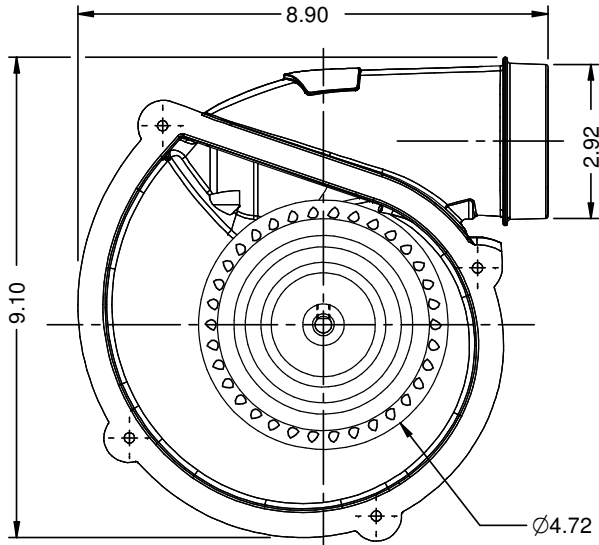

MODEL	HP	VOLTS	AMPS	ROTATION	DESCRIPTION/REMARKS
B188044200000B	1/30	120V	1.6A	CWSE	PALLET QTY 144
BLOWER SPECIFICATIONS					
CAT #	N066	ROTATION	CWSE		
HP	1/30	BEARING TYPE	BALL BEARING		
VOLTS	120V	MOTOR TYPE	SHADE POLE		
HERTZ	60HZ	PROTECTOR	AUTO		
SPEEDS	1	PHASE	SINGLE		
AMPS	1.6A	INSULATION CLASS	B		
RPM	3000	CFM	84.7@FREE AIR		

NIDEC MOTOR CORPORATION 08-OCT-15

REVISION RECORD FOR: ECO: E24565	TOLERANCES ON DIMENSIONS (UNLESS OTHERWISE SPECIFIED)
CREATED DRAWING	INCHES .XX = ±.010 .XXX = ±.005
ISSUED BY: F. GARCIA	mm
ENGINEER APPROVED: T. BOURQUIN	ANGLES X° = ±1°