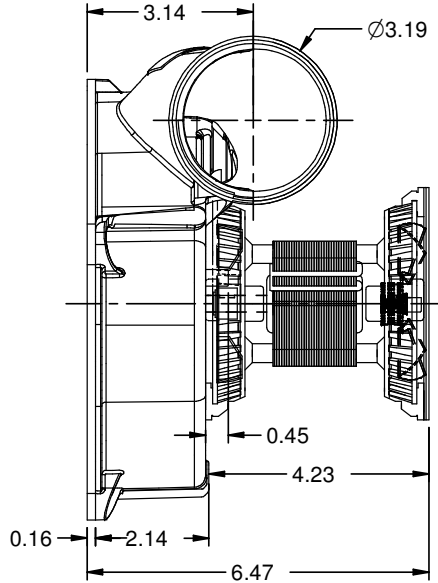

MODEL	HP	VOLTS	AMPS	ROTATION	DESCRIPTION/REMARKS
B188044200000B	1/30	120V	1.6A	CWSE	PALLET QTY 144
BLOWER SPECIFICATIONS					
CAT #	N066	ROTATION	CWSE		
HP	1/30	BEARING TYPE	BALL BEARING		
VOLTS	120V	MOTOR TYPE	SHADE POLE		
HERTZ	60HZ	PROTECTOR	AUTO		
SPEEDS	1	PHASE	SINGLE		
AMPS	1.6A	INSULATION CLASS	B		
RPM	3000	CFM	84.7@FREE AIR		

NIDEC MOTOR CORPORATION 08-OCT-15

REVISION RECORD FOR: ECO: E24565	TOLERANCES ON DIMENSIONS (UNLESS OTHERWISE SPECIFIED)
CREATED DRAWING	INCHES .XX = ±.010 .XXX = ±.005
ISSUED BY: F. GARCIA	mm
ENGINEER APPROVED: T. BOURQUIN	ANGLES X° = ±1°

NIDEC MOTOR CORPORATION			
INFORMATION DISCLOSED ON THIS DOCUMENT IS CONSIDERED PROPRIETARY AND SHALL NOT BE REPRODUCED OR DISCLOSED WITHOUT WRITTEN CONSENT OF NIDEC MOTOR CORPORATION			REVISION DATE: 08-OCT-15
TITLE: CUSTOMER DETAIL DRAWING	CODE: V02	ITEM NO.: 807921	REV: --
SHEET NUMBER: 1 OF 2		DWG SIZE: B	