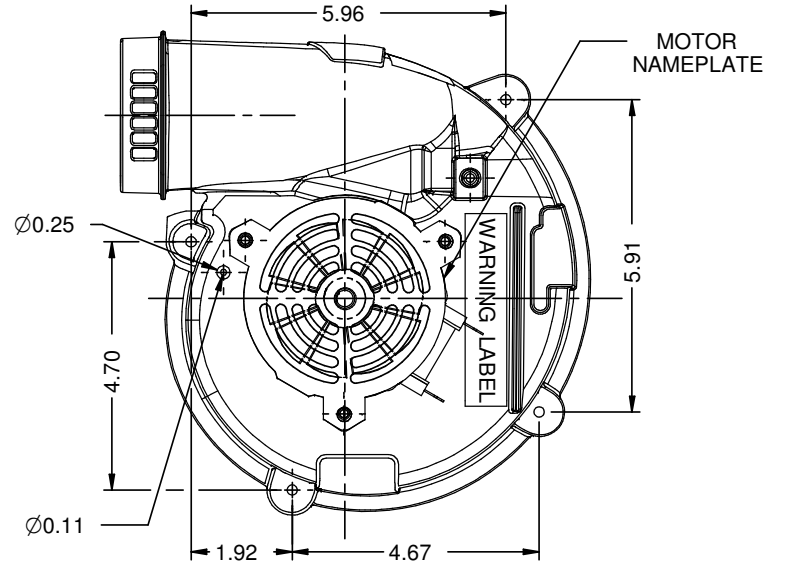

MODEL	HP	VOLTS	AMPS	ROTATION	DESCRIPTION/REMARKS
B188044200000B	1/30	120V	1.6A	CWSE	PALLET QTY 144
BLOWER SPECIFICATIONS					
CAT #	N066	ROTATION	CWSE		
HP	1/30	BEARING TYPE	BALL BEARING		
VOLTS	120V	MOTOR TYPE	SHADE POLE		
HERTZ	60HZ	PROTECTOR	AUTO		
SPEEDS	1	PHASE	SINGLE		
AMPS	1.6A	INSULATION CLASS	B		
RPM	3000	CFM	84.7@FREE AIR		

NIDEC MOTOR CORPORATION 08-OCT-15

REVISION RECORD FOR: ECO: E24565	TOLERANCES ON DIMENSIONS (UNLESS OTHERWISE SPECIFIED)
CREATED DRAWING	INCHES .XX = ±.010 .XXX = ±.005
ISSUED BY: F. GARCIA	mm
ENGINEER APPROVED: T. BOURQUIN	ANGLES X° = ±1°

NIDEC MOTOR CORPORATION			
INFORMATION DISCLOSED ON THIS DOCUMENT IS CONSIDERED PROPRIETARY AND SHALL NOT BE REPRODUCED OR DISCLOSED WITHOUT WRITTEN CONSENT OF NIDEC MOTOR CORPORATION			REVISION DATE: 08-OCT-15
TITLE: CUSTOMER DETAIL DRAWING	CODE: V02	ITEM NO.: 807921	REV: --
SHEET NUMBER: 1 OF 2		DWG SIZE: B	