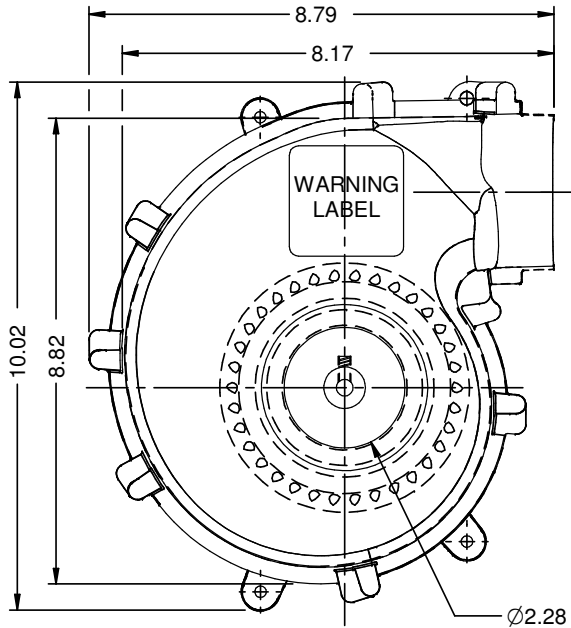

MODEL	HP	VOLTS	AMPS	ROTATION	DESCRIPTION/REMARKS
B188044170000B	1/25	230V	0.3A	CWSE	PALLET QTY 144

BLOWER SPECIFICATIONS			
CAT #	N169	ROTATION	CWSE
HP	1/25	BEARING TYPE	BALL BEARING
VOLTS	230V	MOTOR TYPE	PSC
HERTZ	60HZ	PROTECTOR	AUTO
SPEEDS	1	PHASE	SINGLE
AMPS	0.3A	INSULATION CLASS	B
RPM	3000	CFM	95.36@FREE AIR
CAPACITOR	1.5uF/450VAC		

NIDEC MOTOR CORPORATION 08-OCT-15

REVISION RECORD FOR: ECO: E24565
CREATED DRAWING
ISSUED BY: F. GARCIA
ENGINEER APPROVED: T. BOURQUIN

TOLERANCES ON DIMENSIONS (UNLESS OTHERWISE SPECIFIED)	
INCHES .XX = ±.010 .XXX = ±.005	mm
ANGLES X° = ±1°	