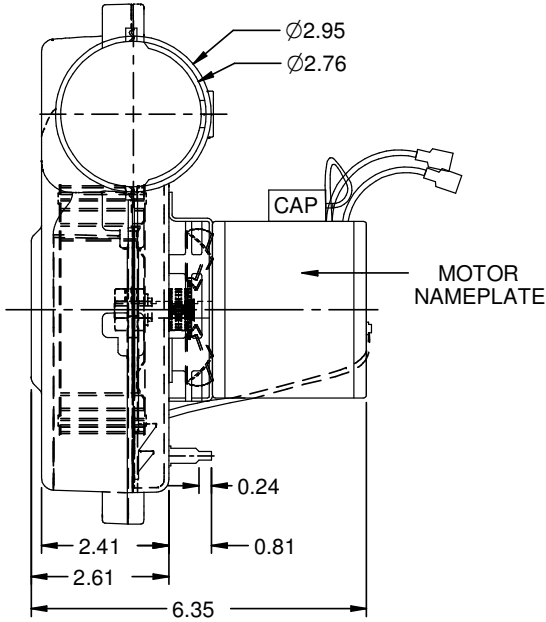

MODEL	HP	VOLTS	AMPS	ROTATION	DESCRIPTION/REMARKS
B188044170000B	1/25	230V	0.3A	CWSE	PALLET QTY 144

BLOWER SPECIFICATIONS			
CAT #	N169	ROTATION	CWSE
HP	1/25	BEARING TYPE	BALL BEARING
VOLTS	230V	MOTOR TYPE	PSC
HERTZ	60HZ	PROTECTOR	AUTO
SPEEDS	1	PHASE	SINGLE
AMPS	0.3A	INSULATION CLASS	B
RPM	3000	CFM	95.36@FREE AIR
CAPACITOR	1.5uF/450VAC		

NIDEC MOTOR CORPORATION 08-OCT-15

REVISION RECORD FOR: ECO: E24565
CREATED DRAWING
ISSUED BY: F. GARCIA
ENGINEER APPROVED: T. BOURQUIN

TOLERANCES ON DIMENSIONS (UNLESS OTHERWISE SPECIFIED)	
INCHES .XX = ±.010 .XXX = ±.005	mm
ANGLES X° = ±1°	

NIDEC MOTOR CORPORATION			
INFORMATION DISCLOSED ON THIS DOCUMENT IS CONSIDERED PROPRIETARY AND SHALL NOT BE REPRODUCED OR DISCLOSED WITHOUT WRITTEN CONSENT OF NIDEC MOTOR CORPORATION			REVISION DATE: 08-OCT-15
TITLE: CUSTOMER DETAIL DRAWING	CODE: V02	ITEM NO.: 807920	REV: --
SHEET NUMBER: 1 OF 2		DWG SIZE: B	