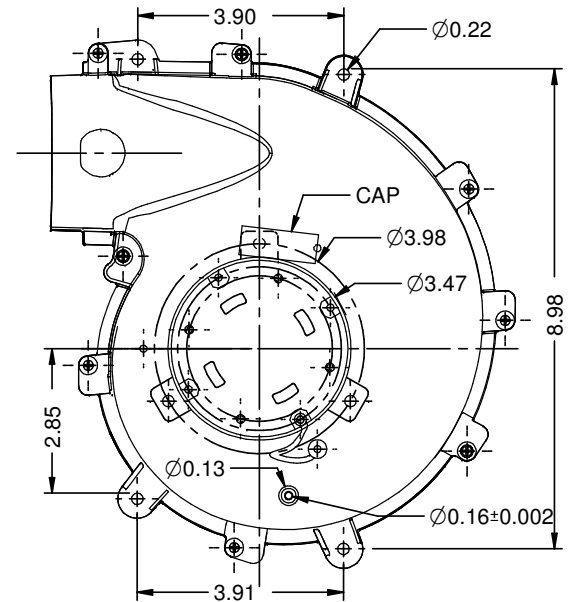

MODEL	HP	VOLTS	AMPS	ROTATION	DESCRIPTION/REMARKS
B188044170000B	1/25	230V	0.3A	CWSE	PALLET QTY 144

BLOWER SPECIFICATIONS			
CAT #	N169	ROTATION	CWSE
HP	1/25	BEARING TYPE	BALL BEARING
VOLTS	230V	MOTOR TYPE	PSC
HERTZ	60HZ	PROTECTOR	AUTO
SPEEDS	1	PHASE	SINGLE
AMPS	0.3A	INSULATION CLASS	B
RPM	3000	CFM	95.36@FREE AIR
CAPACITOR	1.5uF/450VAC		

NIDEC MOTOR CORPORATION 08-OCT-15

REVISION RECORD FOR: ECO: E24565
CREATED DRAWING
ISSUED BY: F. GARCIA
ENGINEER APPROVED: T. BOURQUIN

TOLERANCES ON DIMENSIONS (UNLESS OTHERWISE SPECIFIED)	
INCHES .XX = ±.010 .XXX = ±.005	mm
ANGLES X° = ±1°	

NIDEC MOTOR CORPORATION			
INFORMATION DISCLOSED ON THIS DOCUMENT IS CONSIDERED PROPRIETARY AND SHALL NOT BE REPRODUCED OR DISCLOSED WITHOUT WRITTEN CONSENT OF NIDEC MOTOR CORPORATION			REVISION DATE: 08-OCT-15
TITLE: CUSTOMER DETAIL DRAWING	CODE: V02	ITEM NO.: 807920	REV: --
SHEET NUMBER: 1 OF 2		DWG SIZE: B	