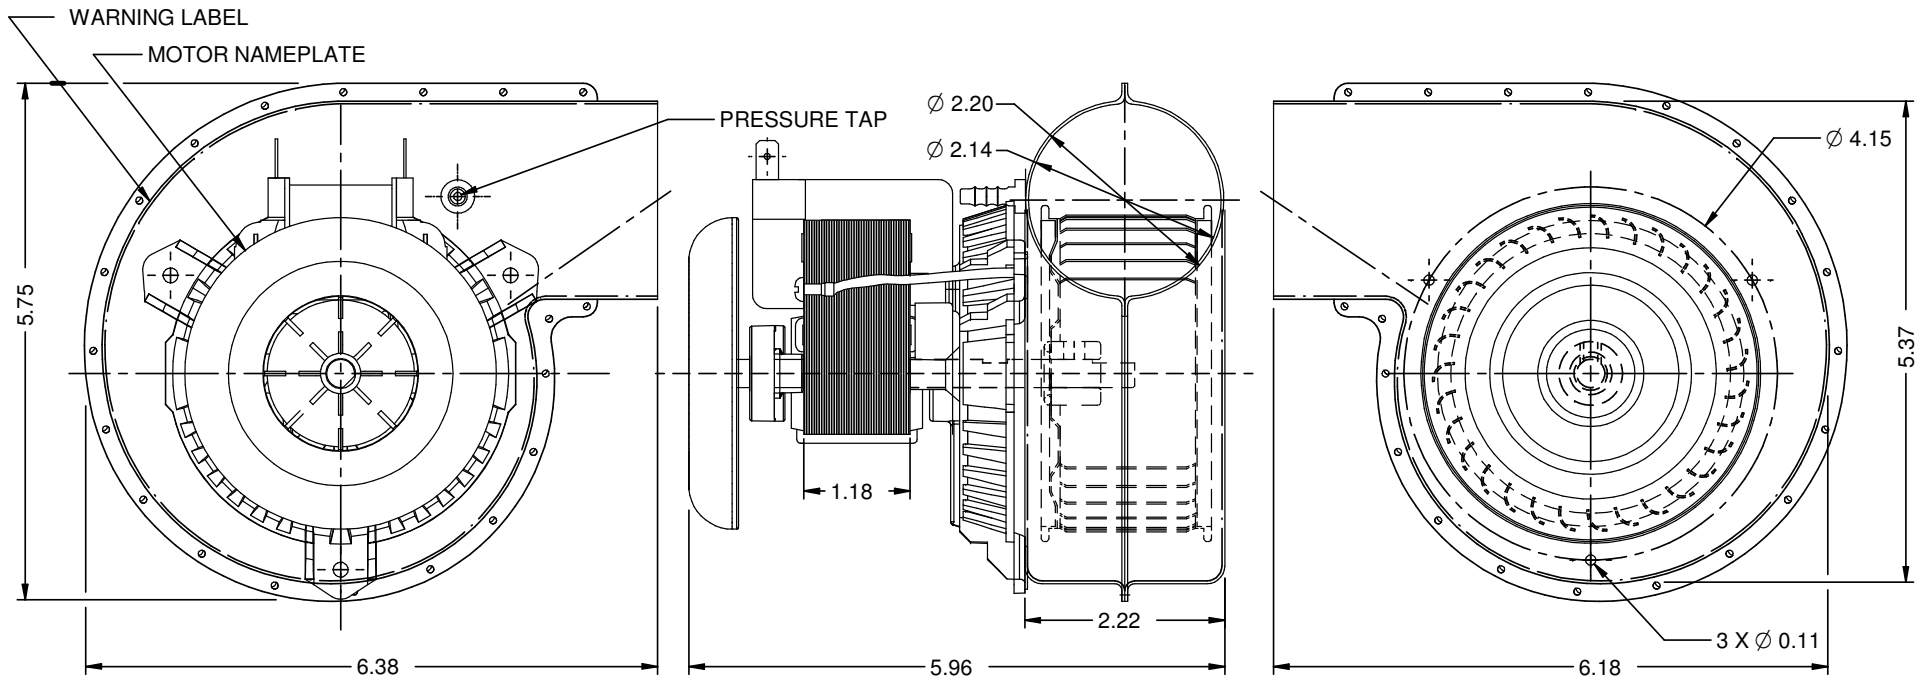

MODEL	HP	VOLTS	AMPS	ROTATION	DESCRIPTION/REMARKS
B1880441500000B	1/60	120V	1.4A	CCWSE	PALLET QTY 270
BLOWER SPECIFICATIONS					
CAT #	N164	ROTATION	CCWSE		
HP	1/60	BEARING TYPE	BALL BEARING		
VOLTS	120V	MOTOR TYPE	SHADE POLE		
HERTZ	60HZ	PROTECTOR	AUTO		
SPEEDS	1	PHASE	SINGLE		
AMPS	1.4A	INSULATION CLASS	B		
RPM	2800	CFM	69.7@FREE AIR		

NIDEC MOTOR CORPORATION 08-OCT-15

CREATED DRAWING	REVISION RECORD FOR: ECO: E24565
ISSUED BY: F. GARCIA	ENGINEER APPROVED: T. BOURQUIN

TOLERANCES ON DIMENSIONS (UNLESS OTHERWISE SPECIFIED)	
INCHES .XX = ± .010 .XXX = ± .005	mm
ANGLES X° = ± 1°	