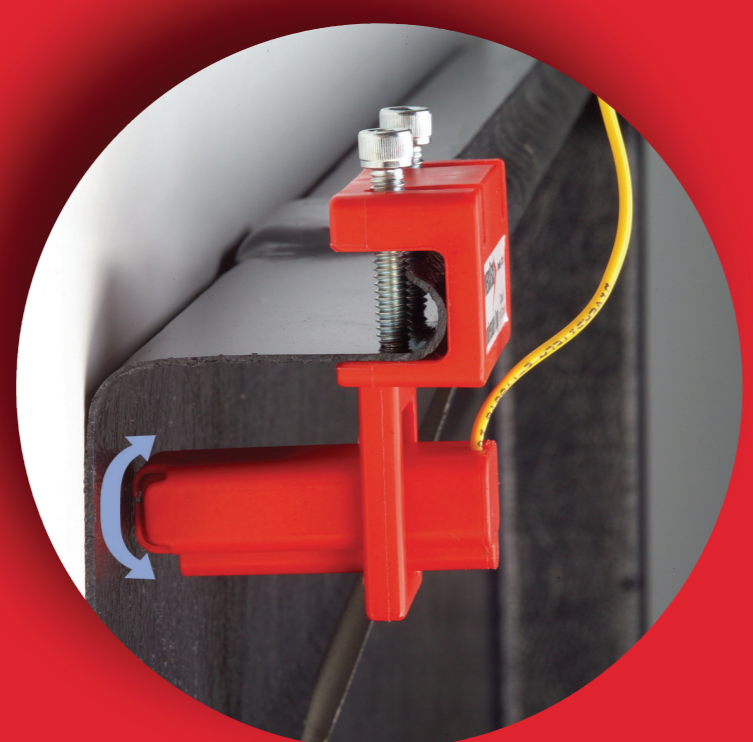

FITS ALL DRAIN PANS

POS CARTON PART NO. W7209
POS CARTON INSERT PART NO. W7215

FITS ALL DRAIN PANS

815-214
3 00 95247 09303 9

CC-1

CONDENSATE COP™

- Universal drain pan switch
- Works on all metal and plastic drain pans