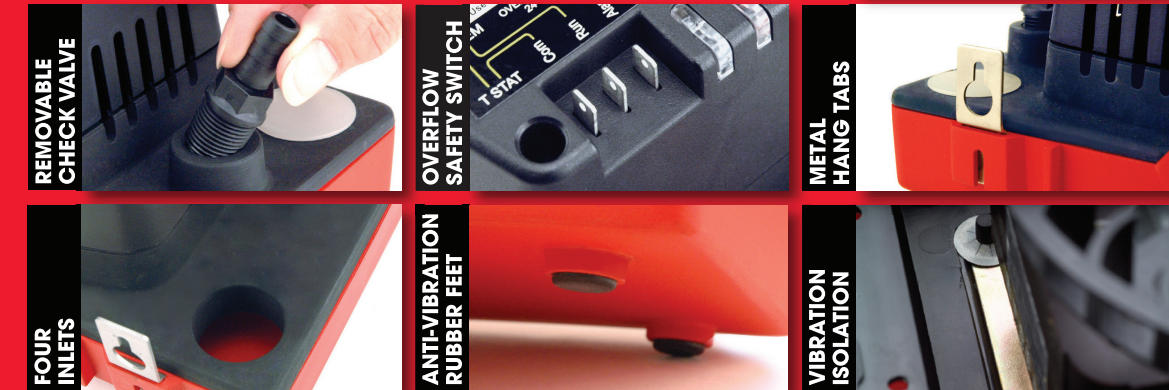

CP-22LP Low Profile Condensate Pump

DiversiTech	Hartell	Beckett	Little Giant
CP-22LP	KL-20-1UL	CL201UL	VCC-20ULS

120 VAC 60 Hz

22' LIFT

CP-22LP Low Profile Condensate Pump

Push-In

MADE IN VIETNAM

B85-731

DOC32187