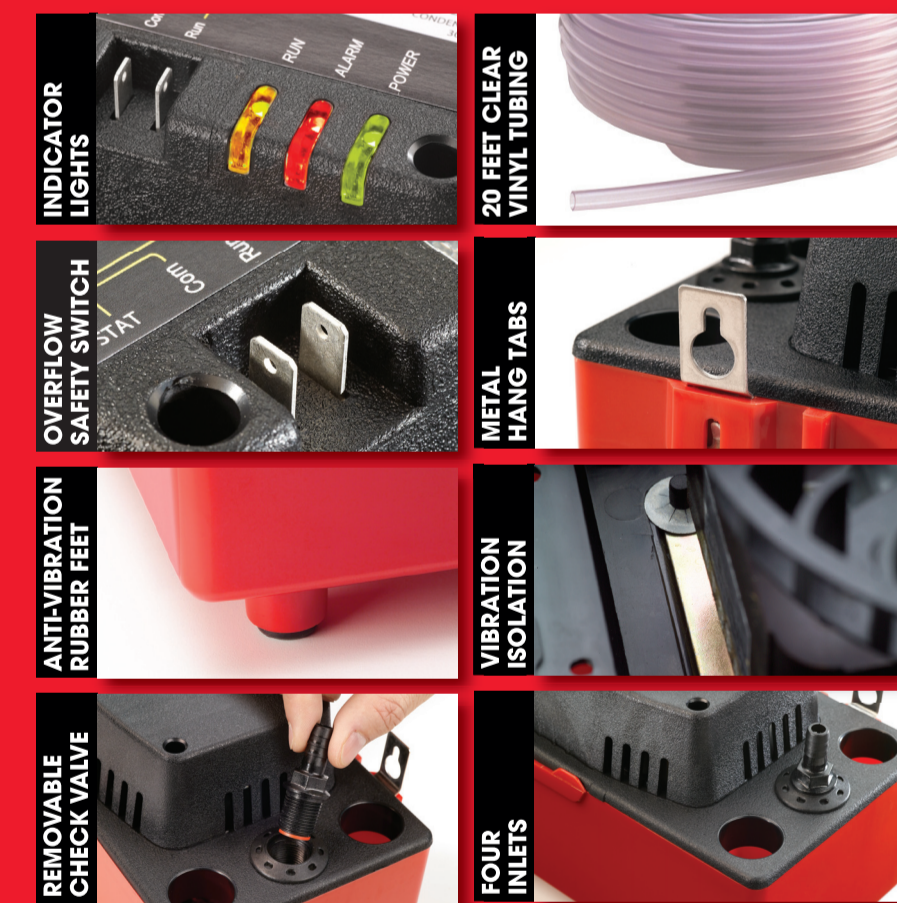

CP-22-230T Condensate Pump
with 20' of 3/8" ID Clear Vinyl Tube