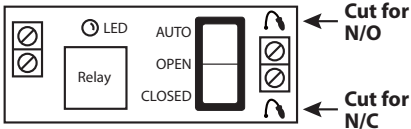

Functional Devices, Inc.™ **12V & 24V Jumper**
Bulletin B1589 • 393182A

- RIBM12S
- RIBM24S
- RIBMN12S
- RIBMN24S
- RIBMN12S-FA
- RIBMN24S-FA

**Must clip appropriate
jumper to select N/O
or N/C (see label)**